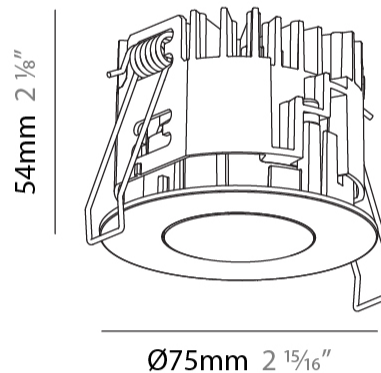

GENERAL

Series: Oiko Pro Round
Subseries: Oiko Pro Wallwash
Brand: Prolicht
Division: Architectural
Mounting Type: Recessed
Mounting Location: Ceiling
Subcategory: Downlight

PHYSICAL

Shape: Round
Diameter (mm): 75
Diameter (in): 2 ¹⁵/₁₆
Height (mm): 54
Height (in): 2 ¹/₈
Ceiling Thickness (mm): 1 - 25
Ceiling Thickness (in): 1/16 - 1 3/16
Min. Recessing Depth (mm): 60
Min. Recessing Depth (in): 2 ³/₈
Light Distribution: Downlight
Fixture Finish: SSR / BKV / CWI / CRY / HAB / UFT / ITA / RUA / FTG / MYG / LOD / PUS / FRO / FUP / KIA / POP / BLS / SPG / MEY / GOH / GUM / CHC / COM / ABZ / JAG / OBR / MOS / ROR
Fixture Material: Aluminum Die Cast
Cut-out Measurements: 68mm / 2 11/16" Diameter

ELECTRICAL

Lamp Type: LED (Zhaga Standard)
Input Wattage (W): 14
Total Output Wattage (W): 12.7
Dimming: Dali Dimming
Driver Included: No
Driver Location: Recessed Housing
Driver Type: Constant Current - Universal (120Vac only for DALI driver)
Driver Class: Class 2
Input Voltage (V): 120 - 277
Constant Current (MA): 700

LED

Color Temperature (°K): 2700-6500 Tunable White
Max. Delivered Lumen (lm): 1159
Nominal Lumen (lm): 1460
CRI: >90 CRI
Lamp Life (hrs): 50000
Special LEDs offerings: Tunable White

OPTICAL

Adjustability: Fixed

RATINGS AND CERTIFICATIONS

Certified By: Certified for North American Standards
IP rating: IP54