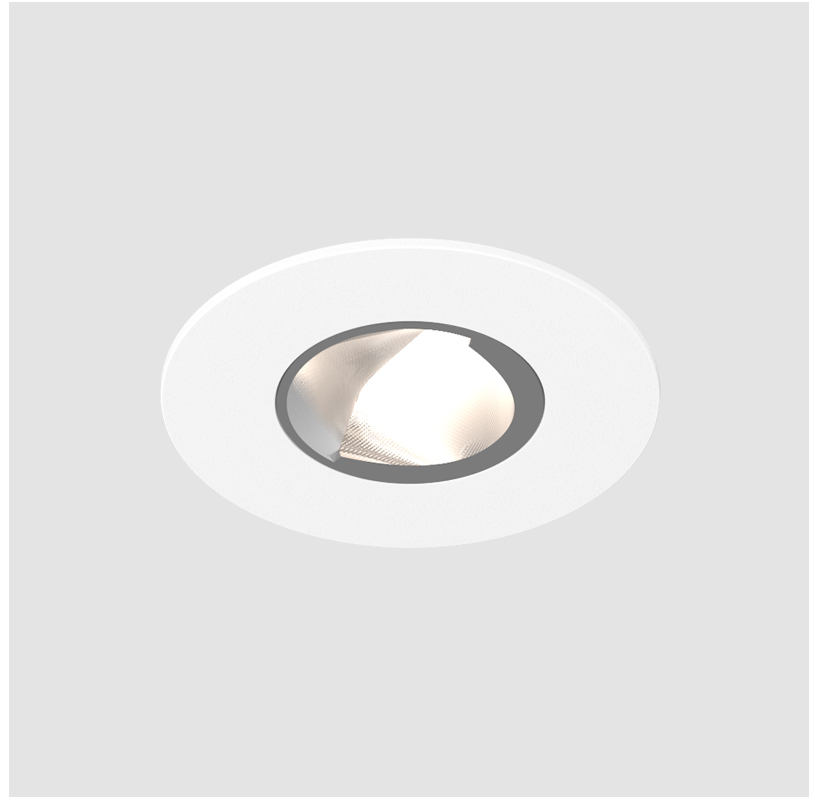

GENERAL

Series: Oiko Pro Round
Subseries: Oiko Pro Wallwash
Brand: Prolicht
Division: Architectural
Mounting Type: Recessed
Mounting Location: Ceiling
Subcategory: Downlight

PHYSICAL

Shape: Round
Diameter (mm): 75
Diameter (in): 2 ¹⁵/₁₆
Height (mm): 51
Height (in): 2
Ceiling Thickness (mm): 1 - 25
Ceiling Thickness (in): 1/16 - 1 3/16
Min. Recessing Depth (mm): 55
Min. Recessing Depth (in): 2 ³/₁₆
Light Distribution: Downlight
Diffuser: Lens Pack - Spread Lens / Linear Spread Lens / Honeycomb Louver
Fixture Finish: SSR / BKV / CWI / CRY / HAB / UFT / ITA / RUA / FTG / MYG / LOD / PUS / FRO / FUP / KIA / POP / BLS / SPG / MEY / GOH / GUM / CHC / COM / ABZ / JAG / OBR / MOS / ROR
Fixture Material: Aluminum Die Cast
Cut-out Measurements: 68mm / 2 11/16" Diameter

ELECTRICAL

Lamp Type: LED (Zhaga Standard)
Input Wattage (W): 14
Total Output Wattage (W): 12.7
Dimming: Dali Dimming
Driver Included: No
Driver Location: Recessed Housing
Driver Type: Constant Current - Universal (120Vac only for DALI driver)
Driver Class: Class 2
Input Voltage (V): 120 - 277
Constant Current (MA): 700

LED

Color Temperature (°K): 2700-6500 Tunable White
Max. Delivered Lumen (lm): 1216
Nominal Lumen (lm): 1460
CRI: >90 CRI
Lamp Life (hrs): 50000
Special LEDs offerings: Tunable White

OPTICAL

Adjustability: Fixed

RATINGS AND CERTIFICATIONS

Certified By: Certified for North American Standards
IP rating: IP20